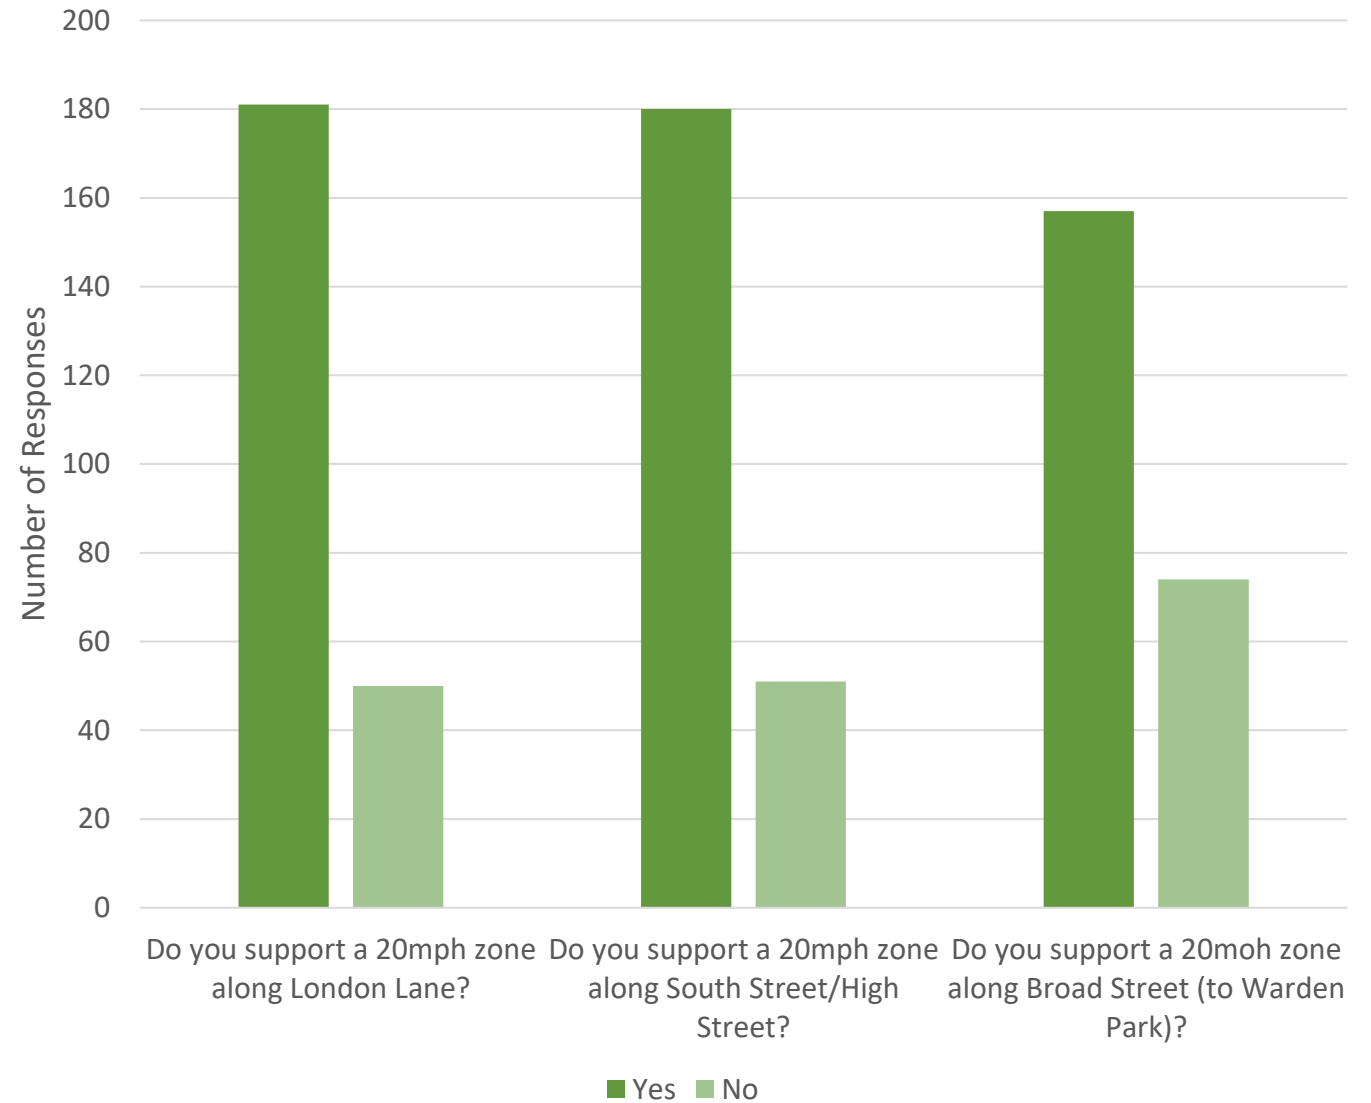

Survey Results: 20mph Zones in Cuckfield

What impact do you believe a 20mph limit around the centre of the village would have?

■ A Lot Safer ■ Somewhat Safer ■ No Real Difference ■ Could Cause More Congestion ■ Unsure ■ Other