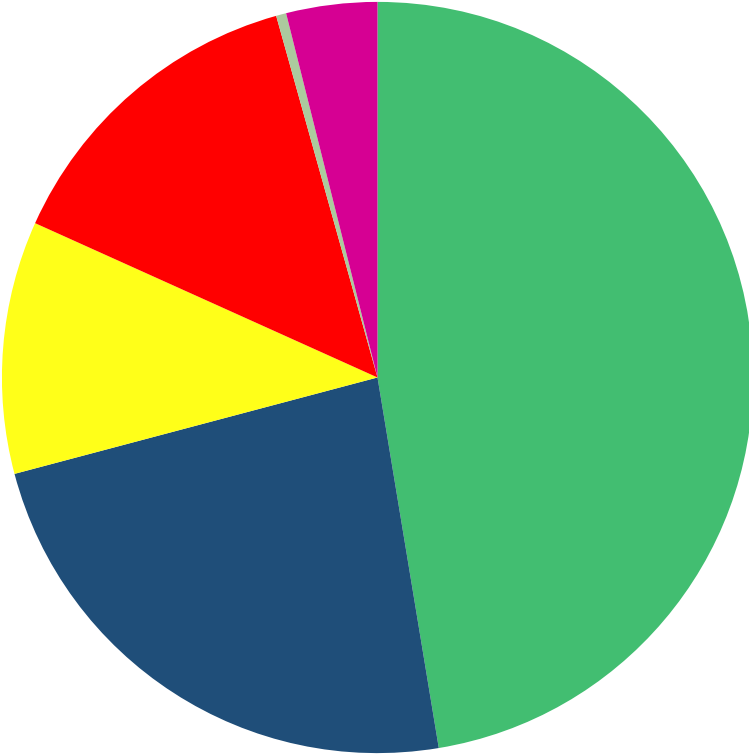

Survey Results: 20mph Zones in Cuckfield

What impact do you believe a 20mph limit around the centre of the village would have?

■ A Lot Safer ■ Somewhat Safer ■ No Real Difference ■ Could Cause More Congestion ■ Unsure ■ Other